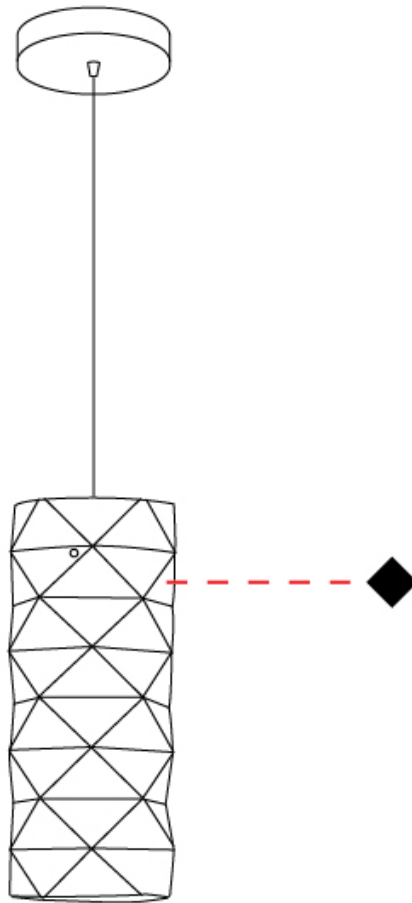

D61077-

PROJECT

TYPE

SPECIFIER

QUANTITY

DATE

D